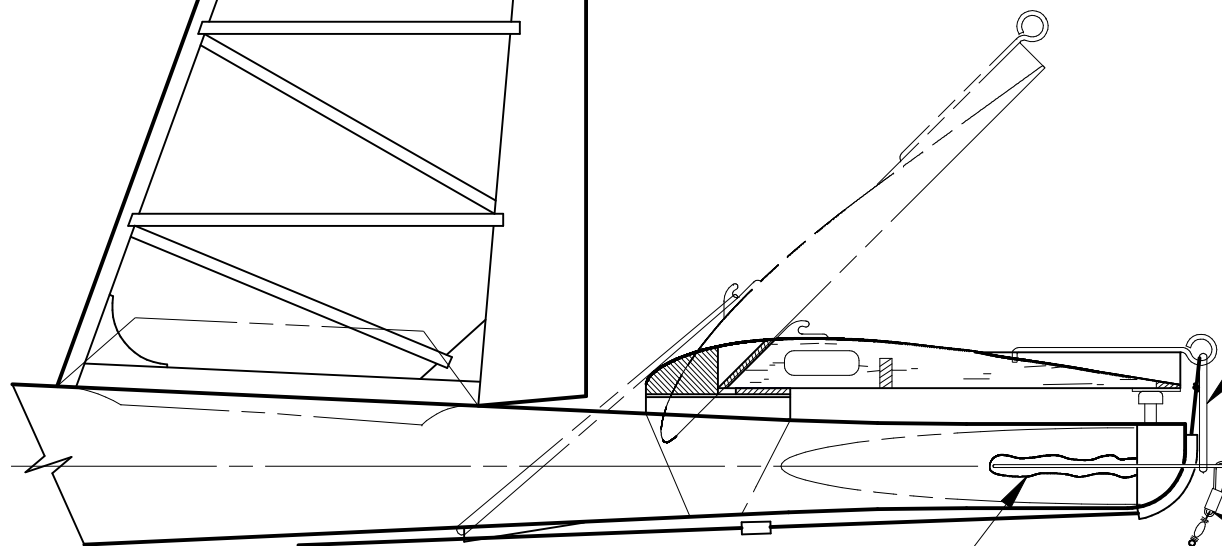

.015 WIRE CONNECTOR EYE FOR WING LANYARD ATTACH

OPTIONAL-USE 3/8 DIA LIGHT PULL DENTAL BAND TO RETAIN STAB AND OMIT STAB POP-UP LANYARD AND GUIDE TUBE

# 14 SWIVEL SNAP SPIDERWIRE 6 POUND TEST WING LANYARD

THICK CA & MICROBALLOON GLUE FILLET

**CB MODEL DESIGNS**

	SIZE	DWG NUMBER
	A	CBMD-001_EC_001
SCALE 1:1	REV -	SHEET 2 OF 3

ERROR: syntaxerror  
OFFENDING COMMAND: --nostringval--